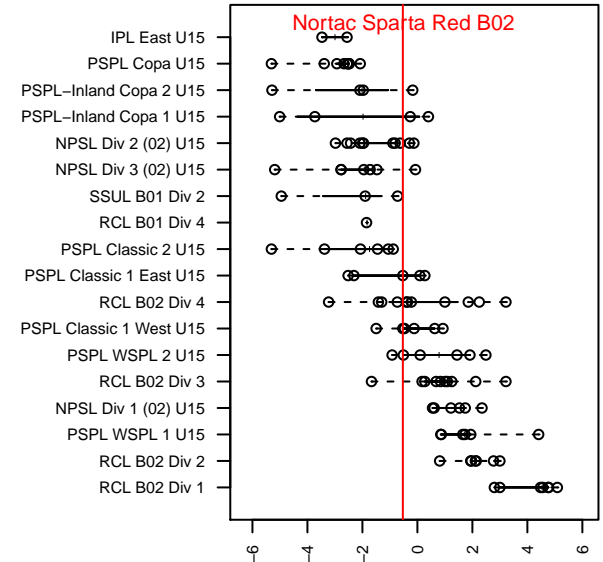

**attack and defense rating
relative to others at age
and all opponents in last 13 months**