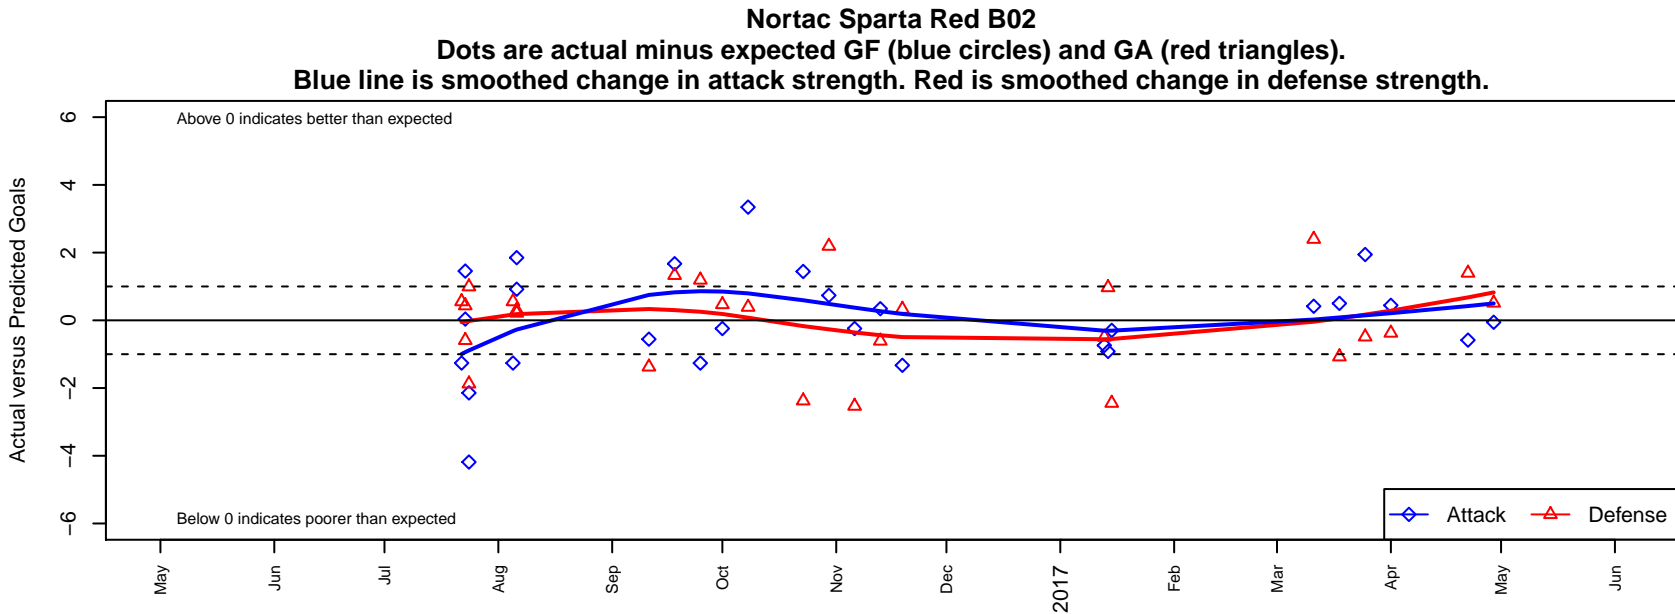

Nortac Sparta Red B02

FC Tacoma
 Tacoma, WA
 B02 total strength=1237
 attack=7.12 defense=2.91
 fall league = PSPL Classic 1 West U15
 spr league = Spr PSPL SuperLeague U15

alt names used:
 Sparta B02 Red
 Sparta B02 Red
 NORTAC SPARTA B02 Red
 Nortac Sparta B02 Red
 NORTAC SPARTA B02 Red

Venues played:
 2016 Crossfire Select U15 Silver
 2016 Eastside FC Cup BU15
 2016 PSPL Classic 1 West U15
 2016 PacNW Winter Classic Premier II U15
 2016 Spr PSPL SuperLeague U15

**attack and defense variance (black dot)
relative to other teams
and top 10 in region**